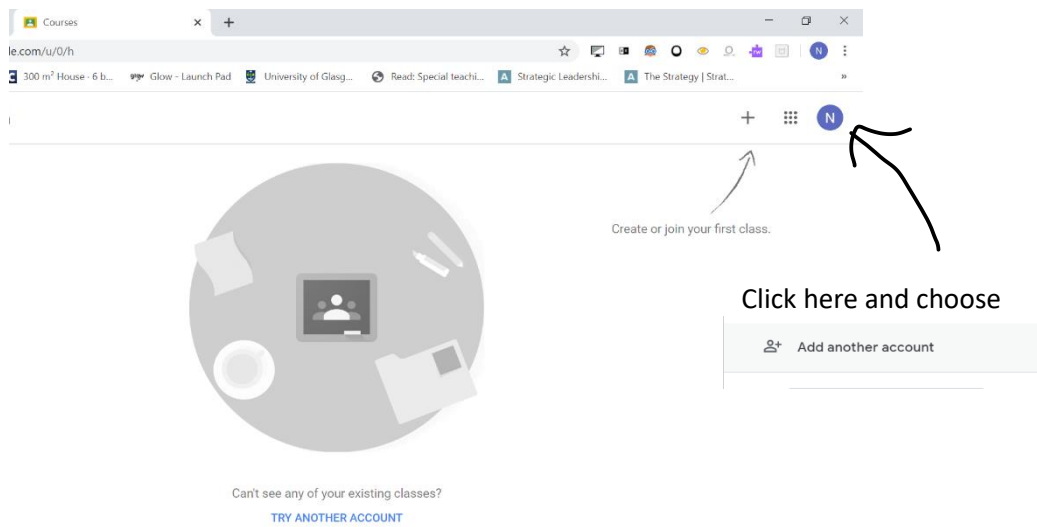

Having trouble opening your google classrooms?

On a PC you may see this

Similarly on a phone

email will be gw-----@sl.glow.scot

password as normal for glow

I hope this helps....