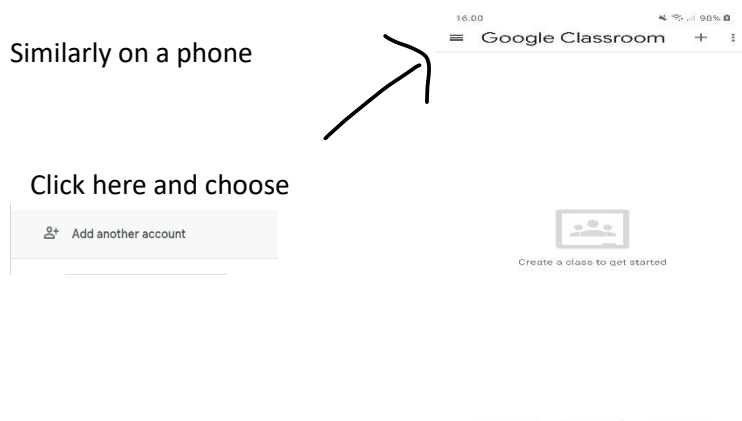

Having trouble opening your google classrooms?

On a PC you may see this

Similarly on a phone

email will be gw-----@sl.glow.scot

password as normal for glow

I hope this helps....